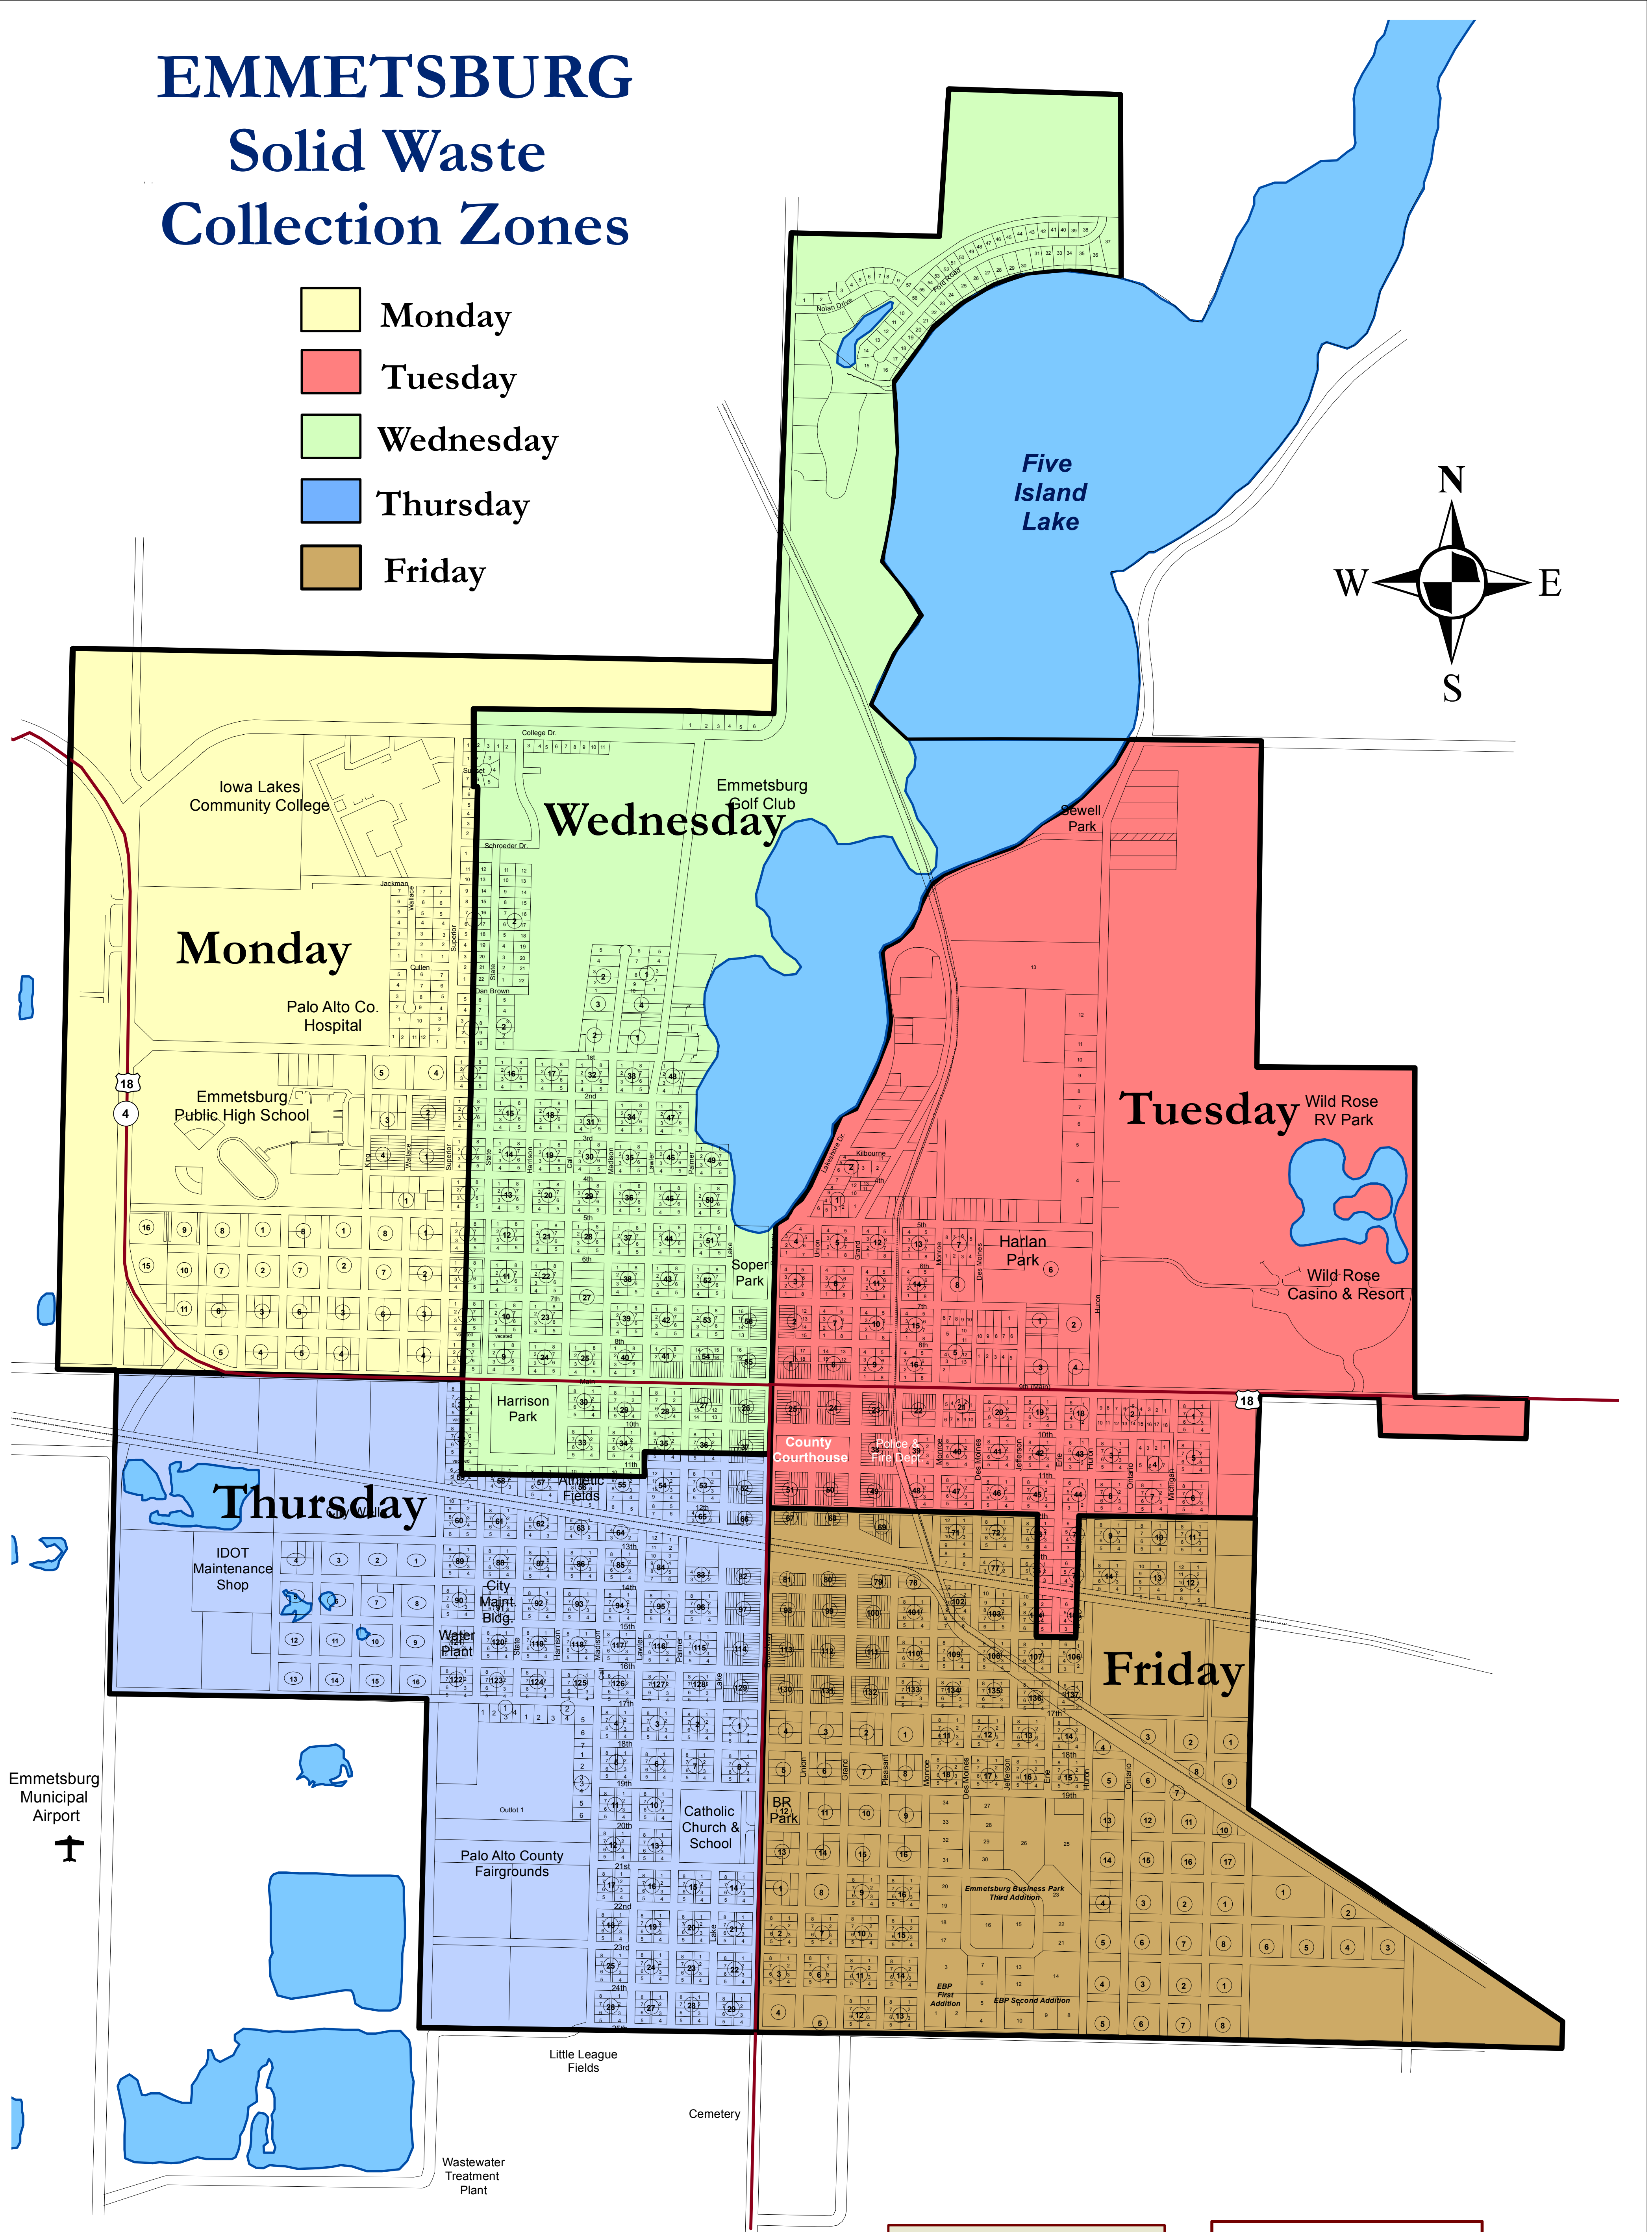

EMMETSBURG

Solid Waste Collection Zones

- Monday
- Tuesday
- Wednesday
- Thursday
- Friday

LEGEND

- Local Roads
- Highway
- City Limits
- Rivers/Streams
- Lakes/Ponds

Note: This map is for representation purposes only.

Base Map Provided By:
 De/Wild Grant Reckert & Associates
 Rock Rapids, IA

Date Prepared: February 28, 2012