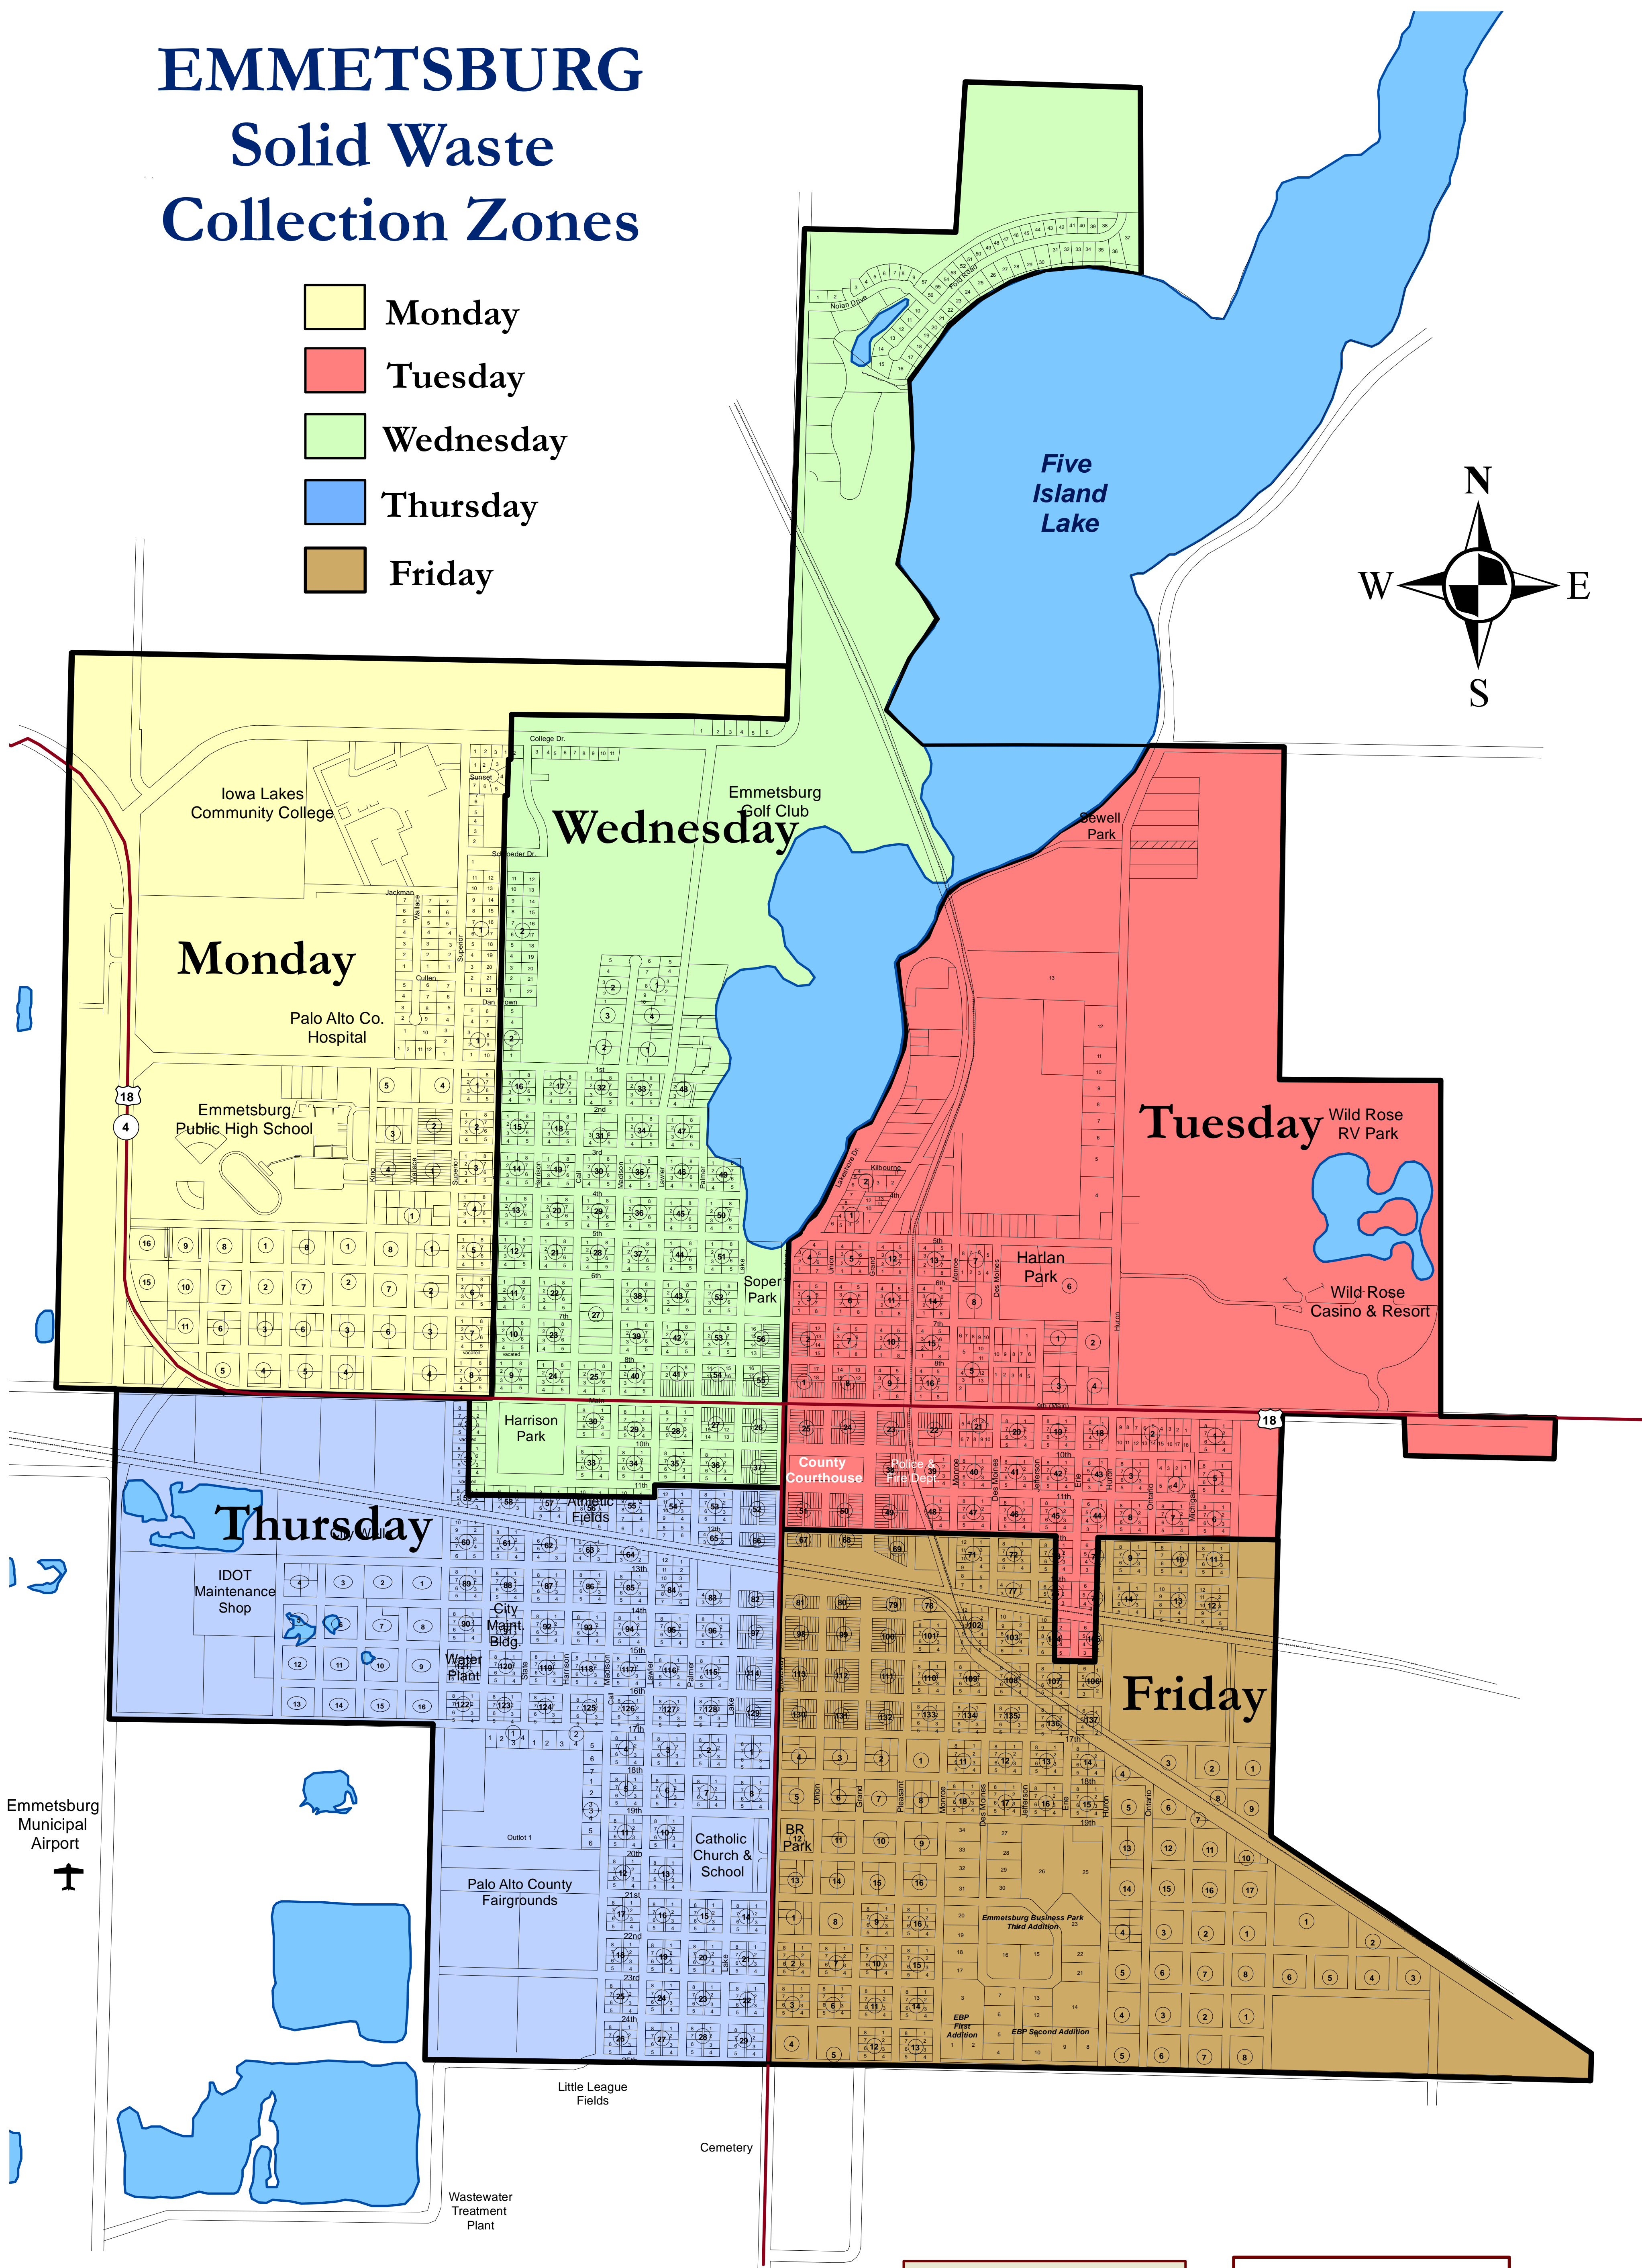

EMMETSBURG

Solid Waste

Collection Zones

- Monday
- Tuesday
- Wednesday
- Thursday
- Friday

LEGEND

- Local Roads
- Highway
- City Limits
- Rivers/Streams
- Lakes/Ponds

Note: This map is for representation purposes only.

NWIPDC - GIS/Mapping Services
Map Prepared By:
NORTHWEST IOWA PLANNING
AND DEVELOPMENT COMMISSION
GOVERNMENTAL SERVICES CENTER
217 WEST 5TH STREET, BOX 1493
SPENCER, IOWA 51301
(712) 262-7225 FAX: (712) 262-7665
WWW.NWIPDC.ORG

Base Map Provided By:
De/Wild Grant Reckert & Associates
Rock Rapids, IA

Date Prepared: February 28, 2012